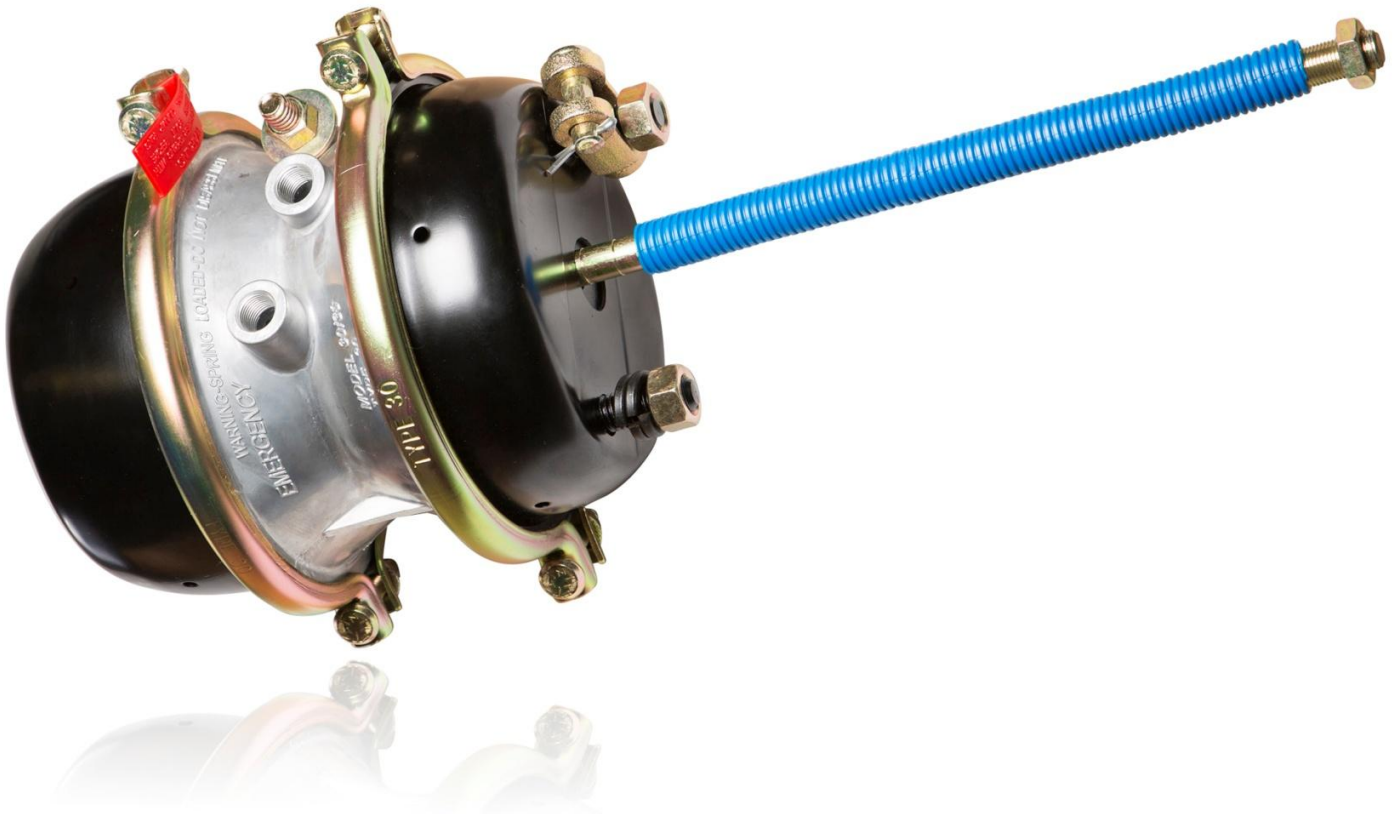

Brake Chambers

HIGHWAY PLUS
TRUCK, BUS & TRAILER PARTS

Highway Plus Brake Chambers

Product Summary	2
Product details & images	3-4

Product Summary

BRAKE CHAMBERS

Part No.	Description
HP404-3030	Spring Brake Chamber 30-30
HP404-2424	Spring Brake Chamber 24-24
HP404-2430	Spring Brake Chamber 24-30
HP404-2024	Spring Brake Chamber 20-24
HP404-3636	Spring Brake Chamber 36-36
HP404-30	Spring Brake Chamber Type 30
HP404-24	Spring Brake Chamber Type 24
HP404-20	Spring Brake Chamber Type 20
HP404-16	Spring Brake Chamber Type 16
HP404-2430S	Spring Brake Chamber 24-30 Single Clamp
HP404-3030S	Spring Brake Chamber 30-30 Single Clamp

Product range

HP404-3030

Spring Brake Chamber 30-30

HP404-2424

Spring Brake Chamber 24-24

Image N/A

HP404-2430

Spring Brake Chamber 24-30

HP404-2024

Spring Brake Chamber 20-24

HP404-3636

Spring Brake Chamber 36-36

HP404-30

Spring Brake Chamber Type 30

HP404-24

Spring Brake Chamber Type 24

HP404-20

Spring Brake Chamber Type 20

HP404-16

Spring Brake Chamber Type 16

HP404-2430S

Spring Brake Chamber 24-30 Single Clamp

Image N/A

HP404-3030S