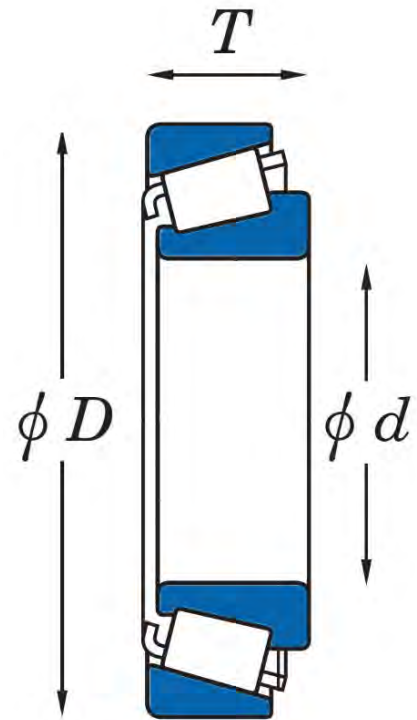

Wheel bearings

HIGHWAY PLUS
TRUCK, BUS & TRAILER PARTS

Highway Plus Wheel Bearings

Complete range

2

WHEEL BEARINGS

Part Number	Application	Inside (d)	Outside (D)	Width (T)
IT33118	BPW New Generation Ehz 12000	90mm	140mm	39mm
IT33213	BPW Old Generation Ehz 9000-988-9010	65mm	120mm	41mm
IT33217	BPW Old Generation Ehz9000-988-9010	85mm	150mm	49mm
IT3780/3720	Various	50.8mm	93.264mm	30.163mm
IT3782/3720	(Steer), Kenworth, Ford, International	44.45mm	93.264mm	30.162mm
IT580/572	Meritor, Dana, Mack	82.55mm	139.99mm	36.51mm
IT594A/592A	Meritor, Dana, International	95.25mm	152.4mm	39.69mm
IT598A/592A	Meritor, Dana, International	92.08mm	152.4mm	39.69mm
IT641/632	Various	66mm	137mm	42mm
IT663/653	International, Meritor, Dana, Mack, Volvo	82.55mm	146.05mm	41.275mm
IT665A/653	Freighter Eaton E34-15	85.725mm	146.05mm	41.275mm
IT759/752	Various	88.9mm	161.925mm	17.462mm
ITHM212049/11	Freighter, Rubery Owen, Ror, Kworth, Mack	66.675mm	122.238mm	38.1mm
ITHM218248/10	Freighter, Rubery Owen, Ror, Kworth, Mack	89.974mm	146.975mm	40mm